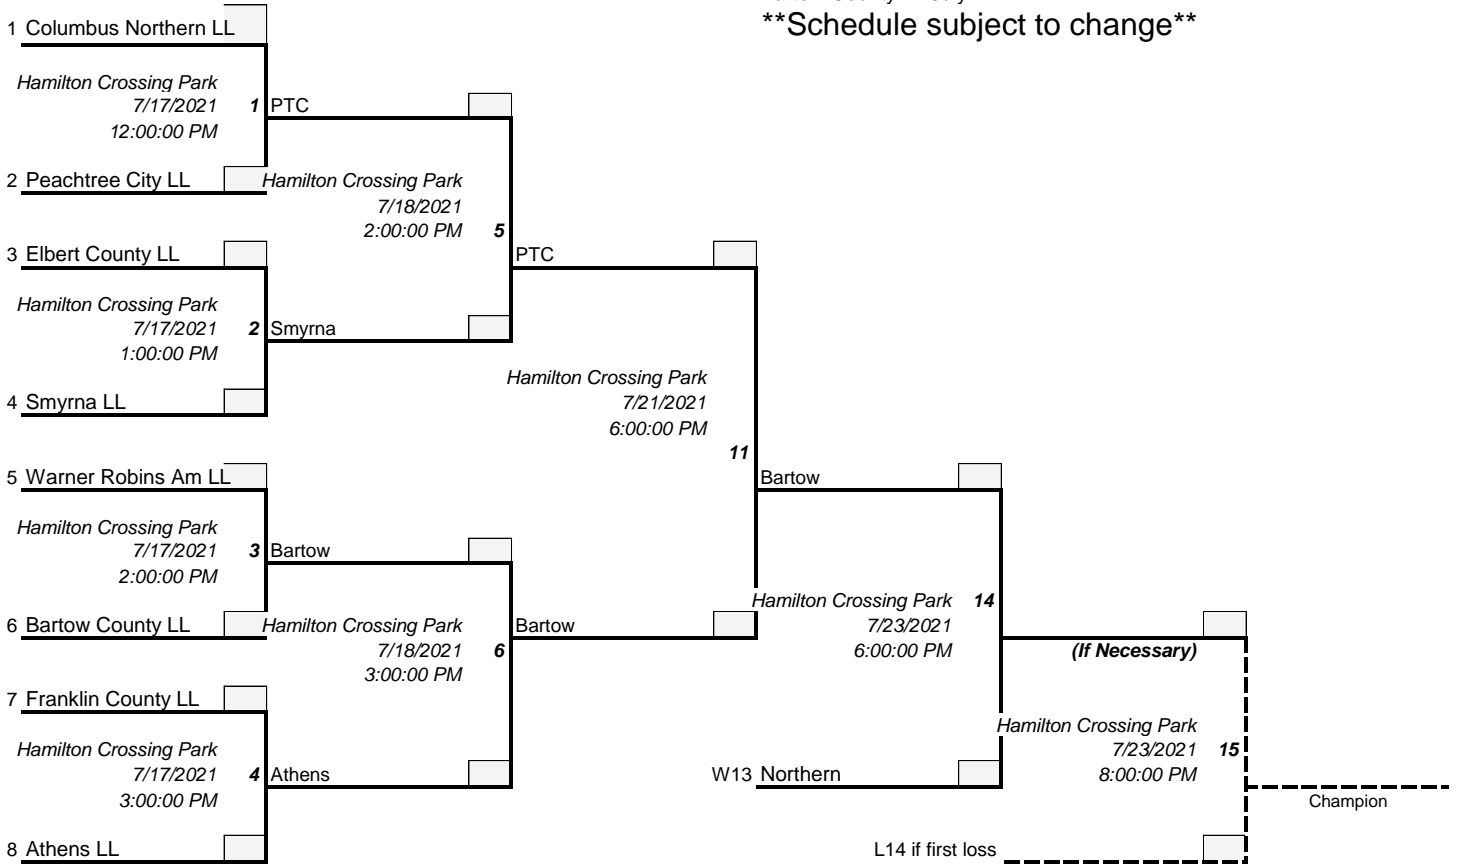

# Winner's Bracket

# Georgia LLBB State

Bartow County LL July 17

**\*\*Schedule subject to change\*\***

# Loser's Bracket